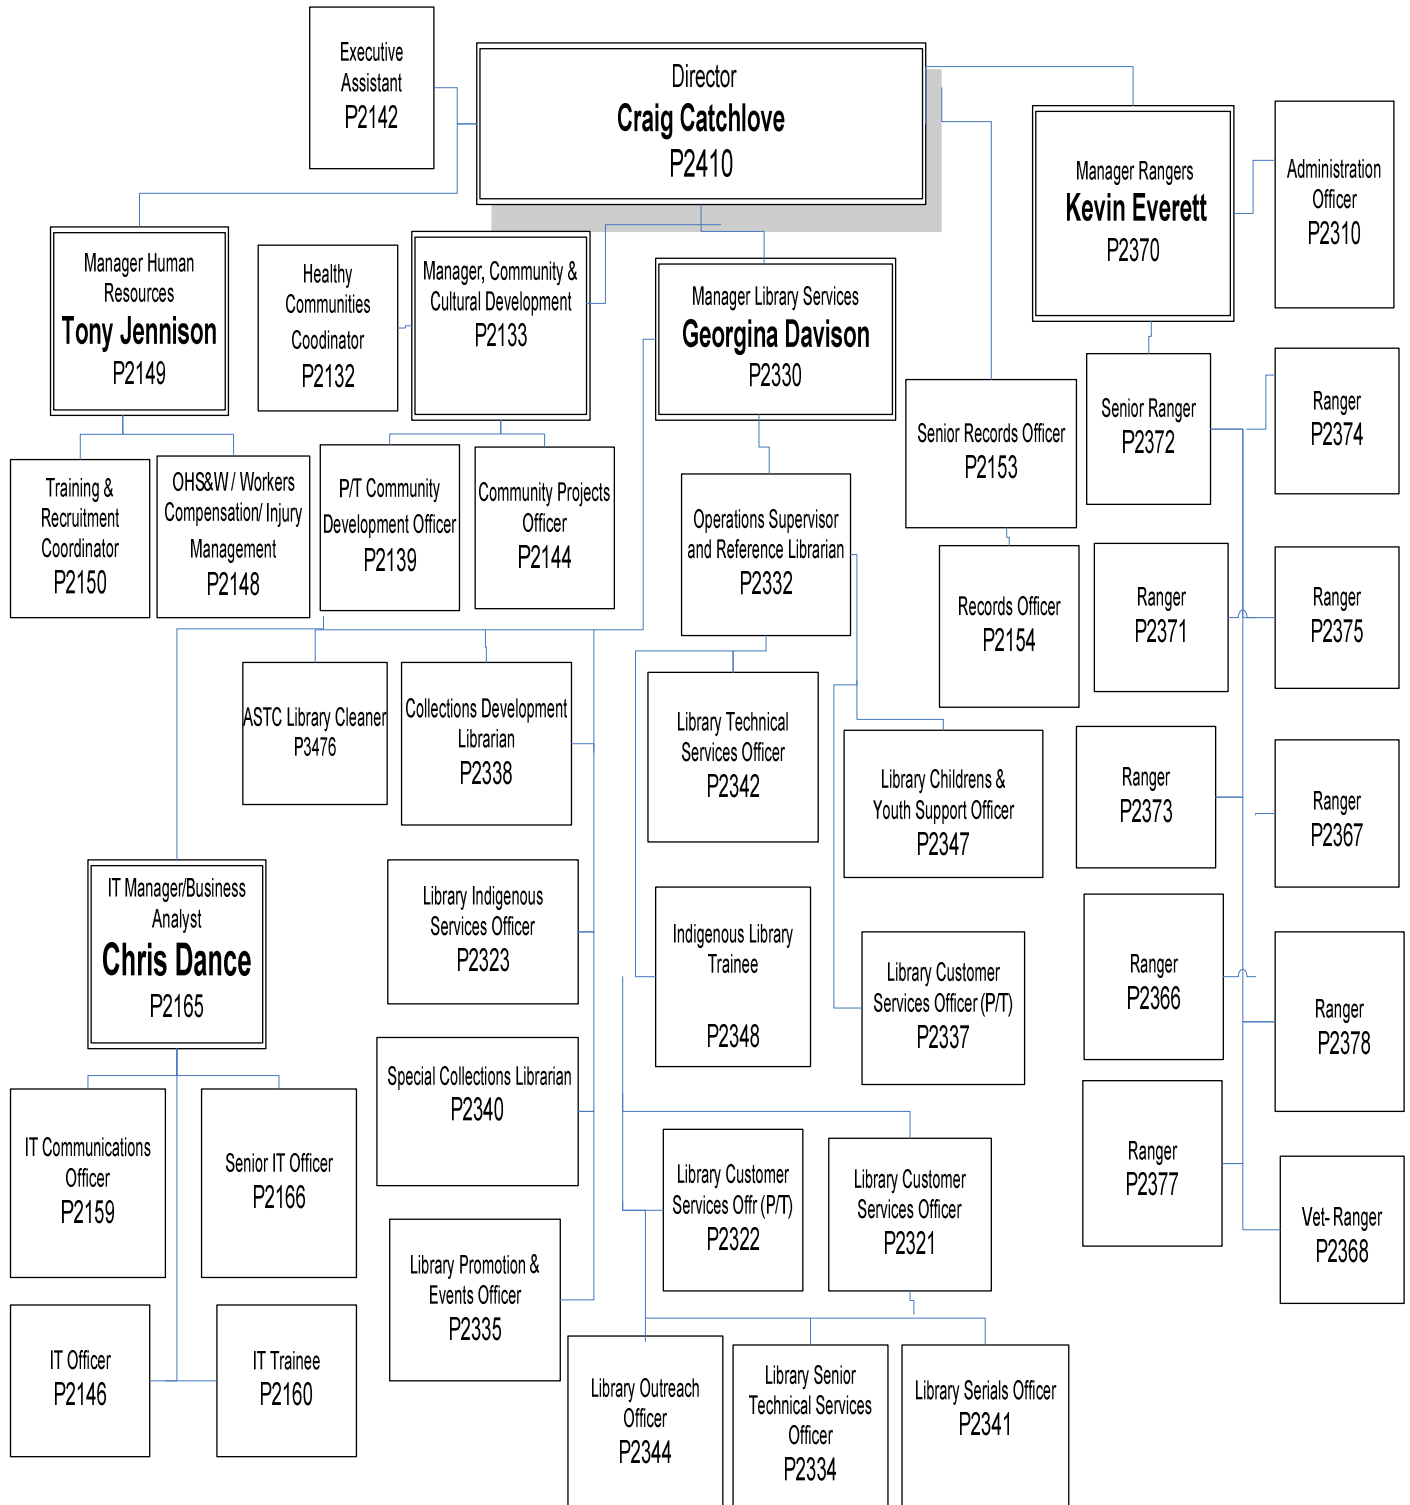

EXECUTIVE

Corporate & Community Services

FINANCE

Technical Services Management Structure

Technical Services Operation Group 1 Civil

19 September 2011
Intranet

Technical Services
Operations Group 2
Parks and Gardens

ALICE SOLAR CITY