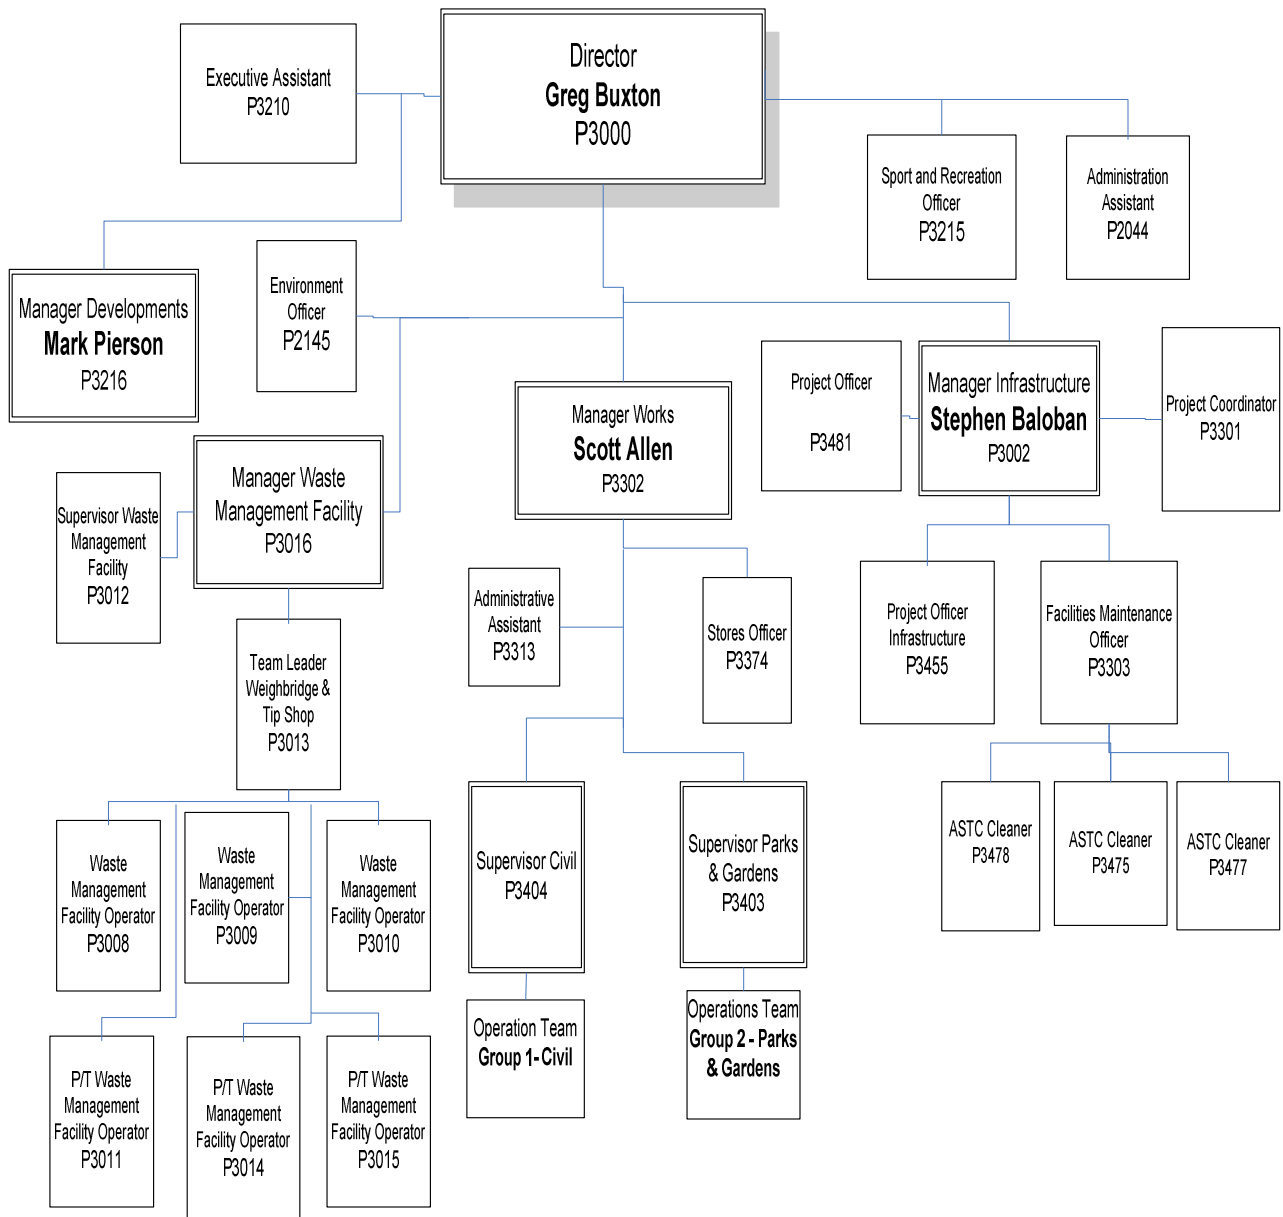

EXECUTIVE

Corporate & Community Services

FINANCE

Technical Services Management Structure

Technical Services Operation Group 1 Civil

19 September 2011
Intranet

Technical Services
Operations Group 2
Parks and Gardens

ALICE SOLAR CITY