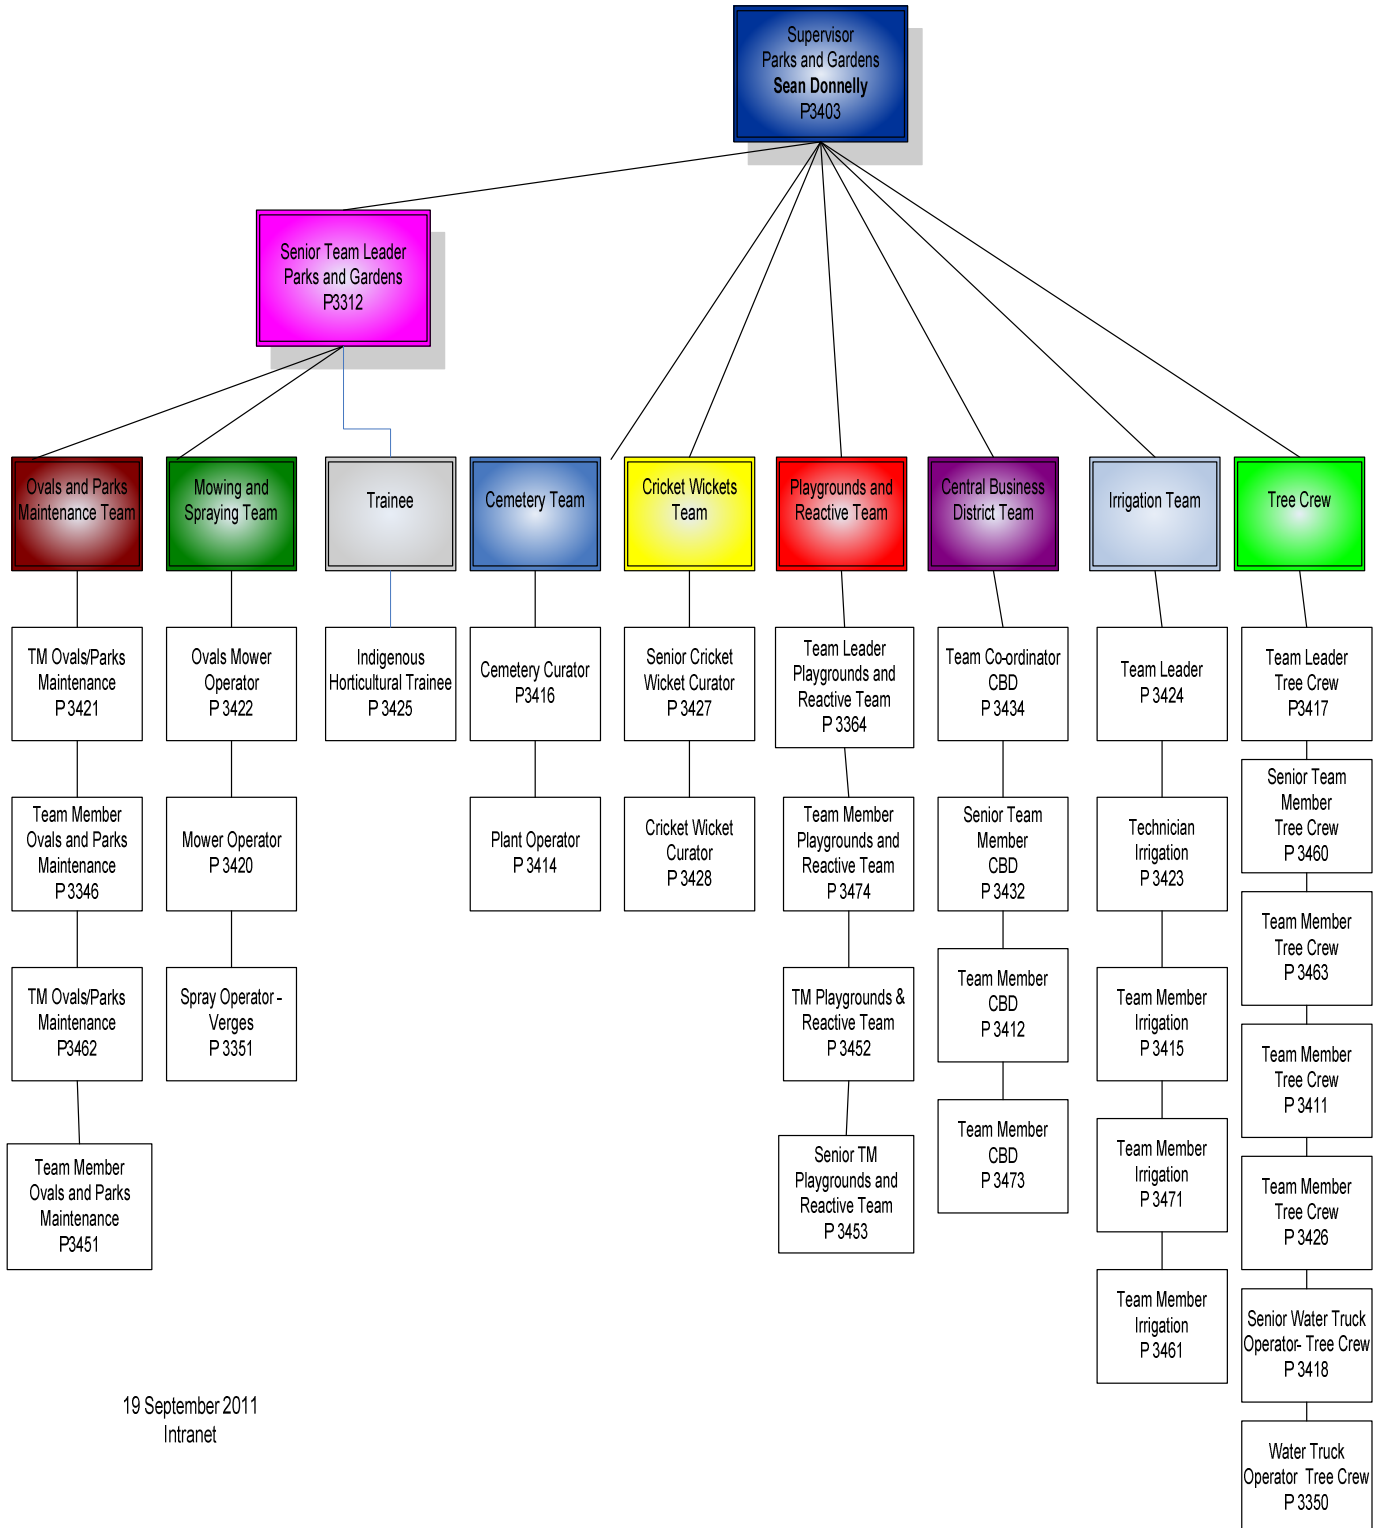

EXECUTIVE

Corporate & Community Services

FINANCE

Technical Services Management Structure

Technical Services Operation Group 1 Civil

19 September 2011
Intranet

Technical Services
Operations Group 2
Parks and Gardens

ALICE SOLAR CITY