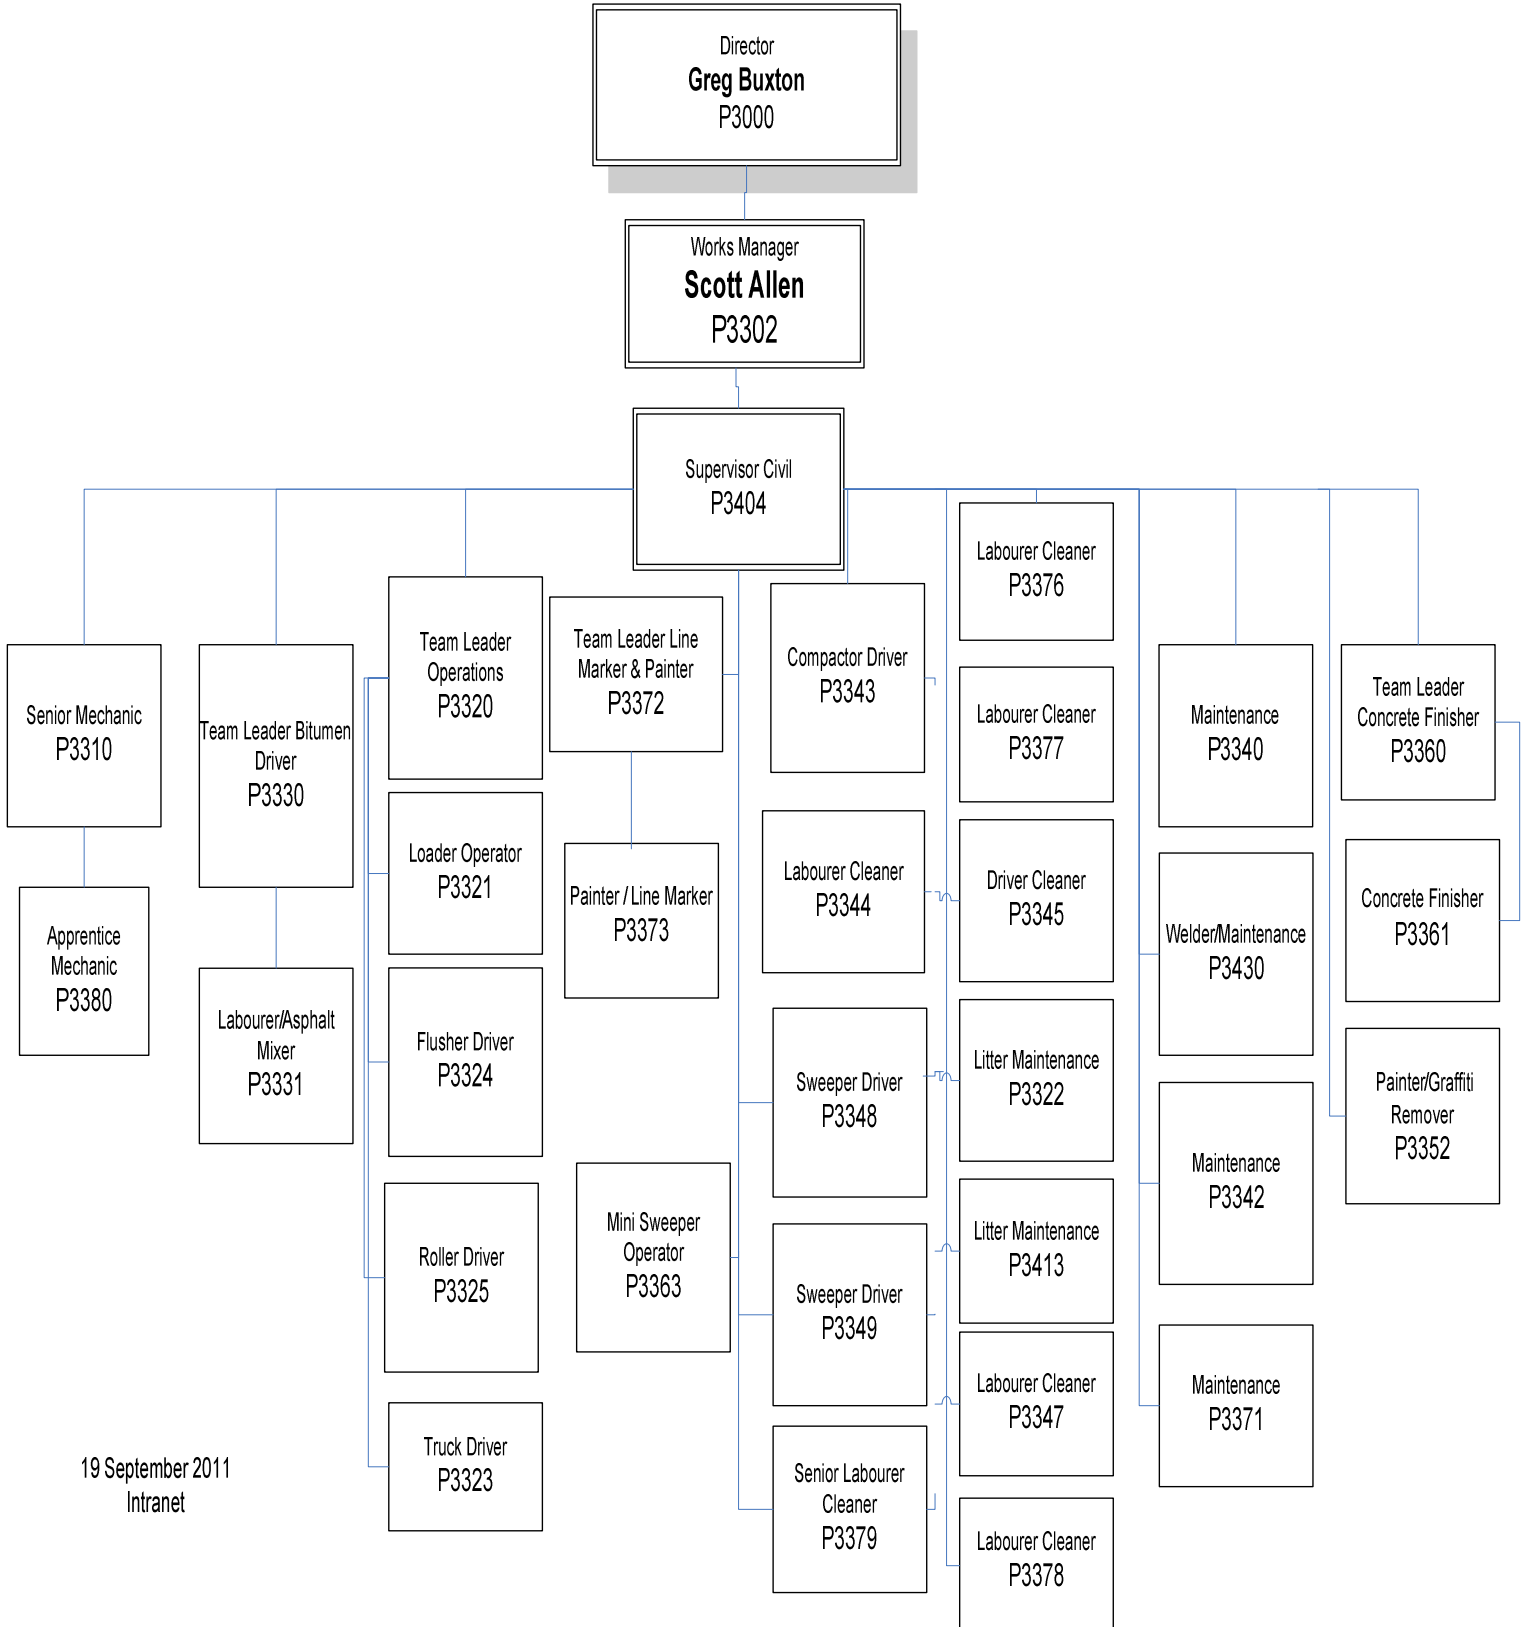

EXECUTIVE

Corporate & Community Services

FINANCE

Technical Services Management Structure

Technical Services Operation Group 1 Civil

19 September 2011
Intranet

Technical Services
Operations Group 2
Parks and Gardens

ALICE SOLAR CITY